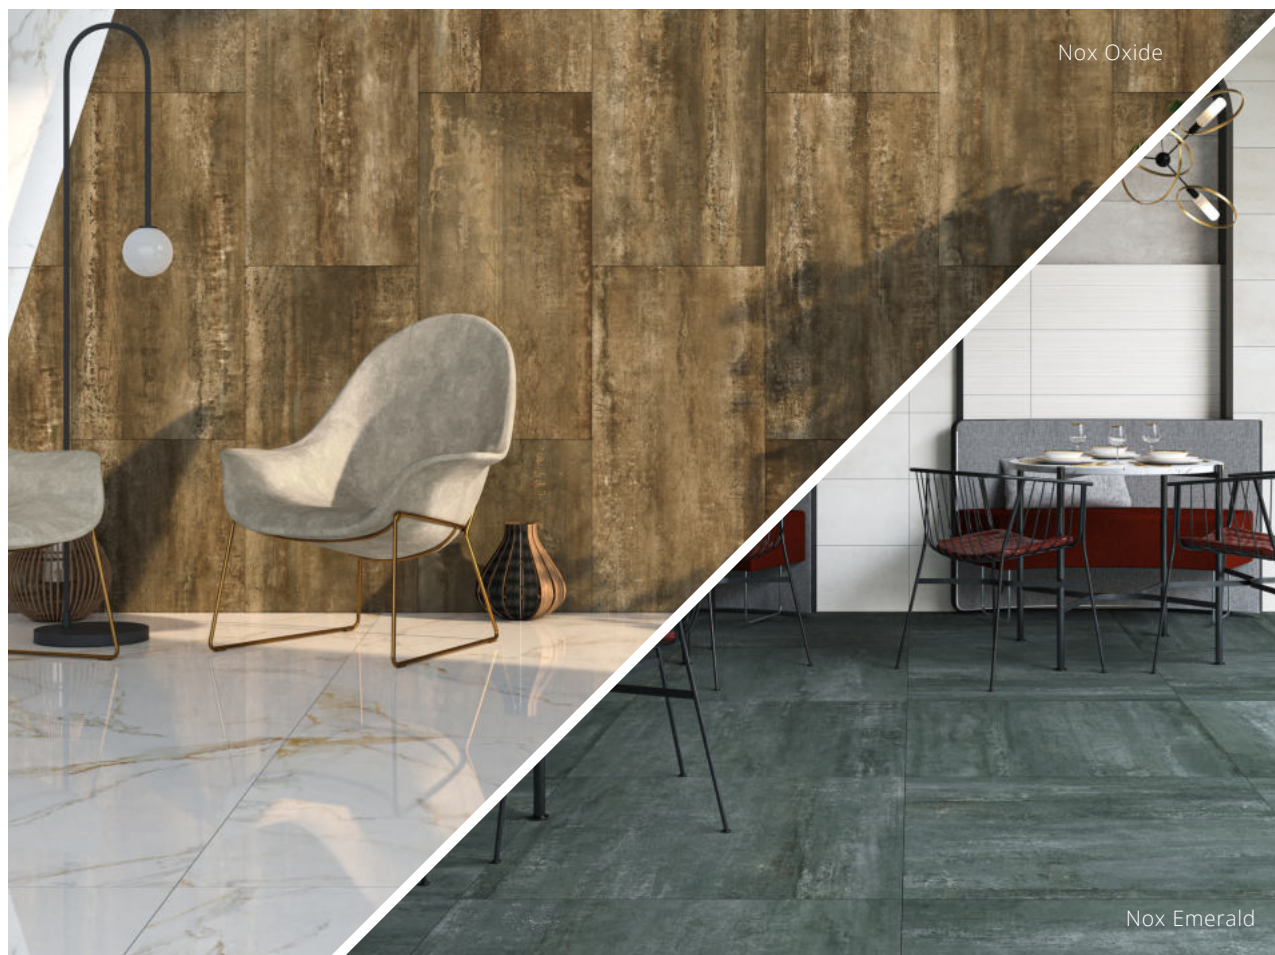

White

Iron

Oxide*

Emerald*

Size

600x300
*1200x600

Suitability

Wall & Floor