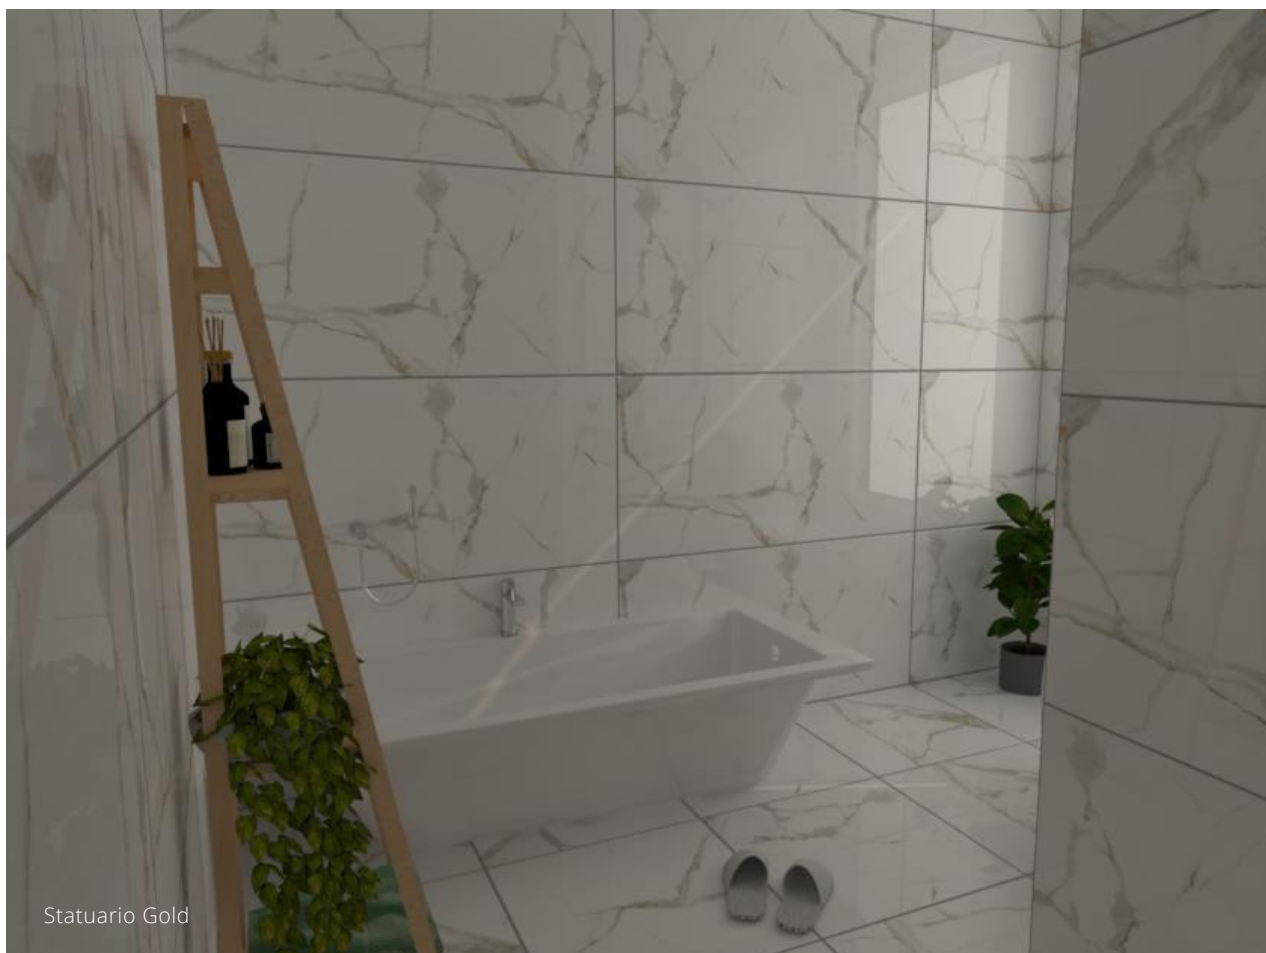

CORE RANGES

Statuario Gold

Statuario Gold