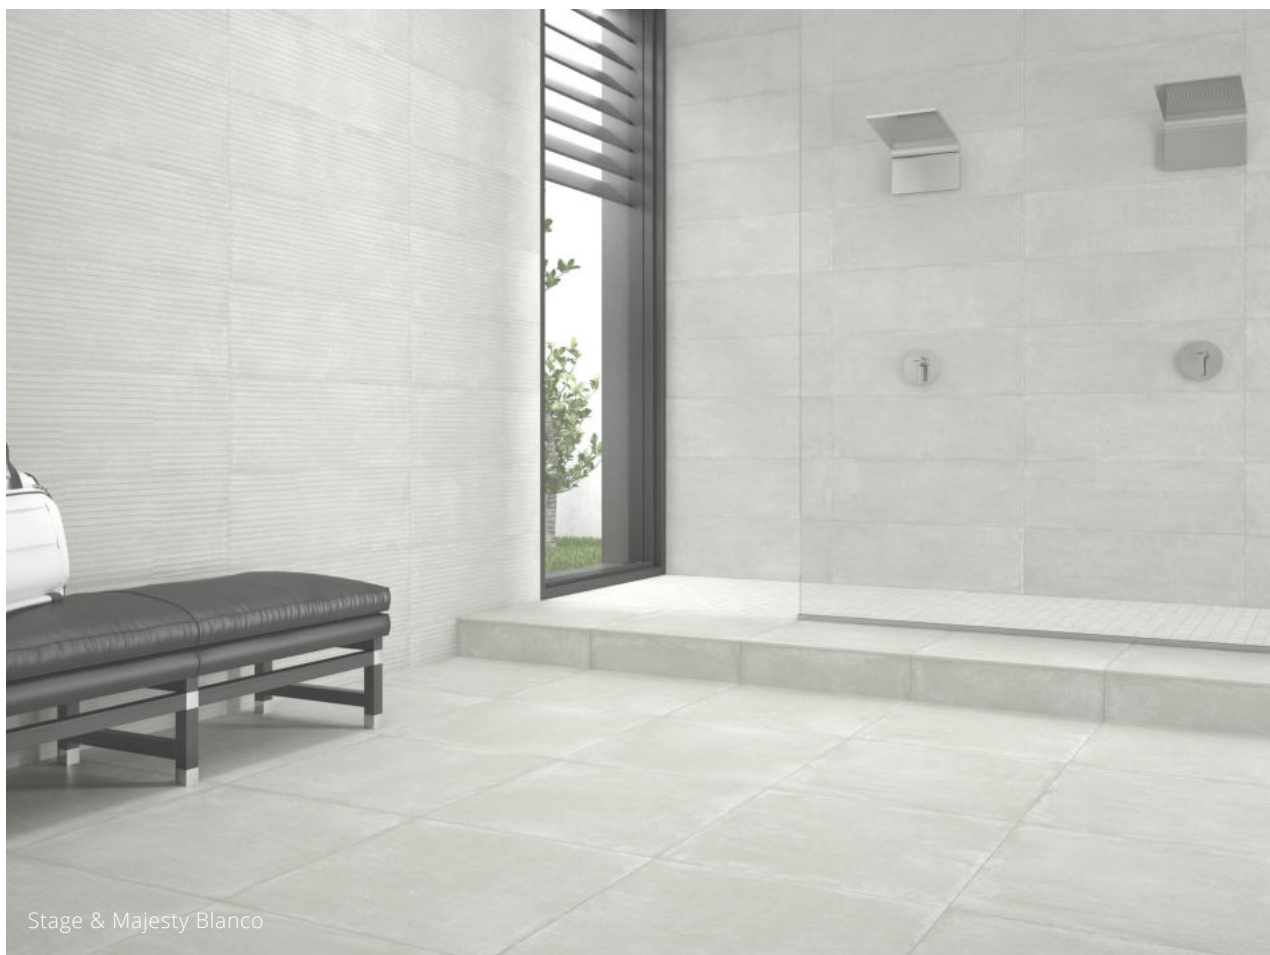

CORE RANGES

Stage & Majesty

Stage & Majesty Blanco