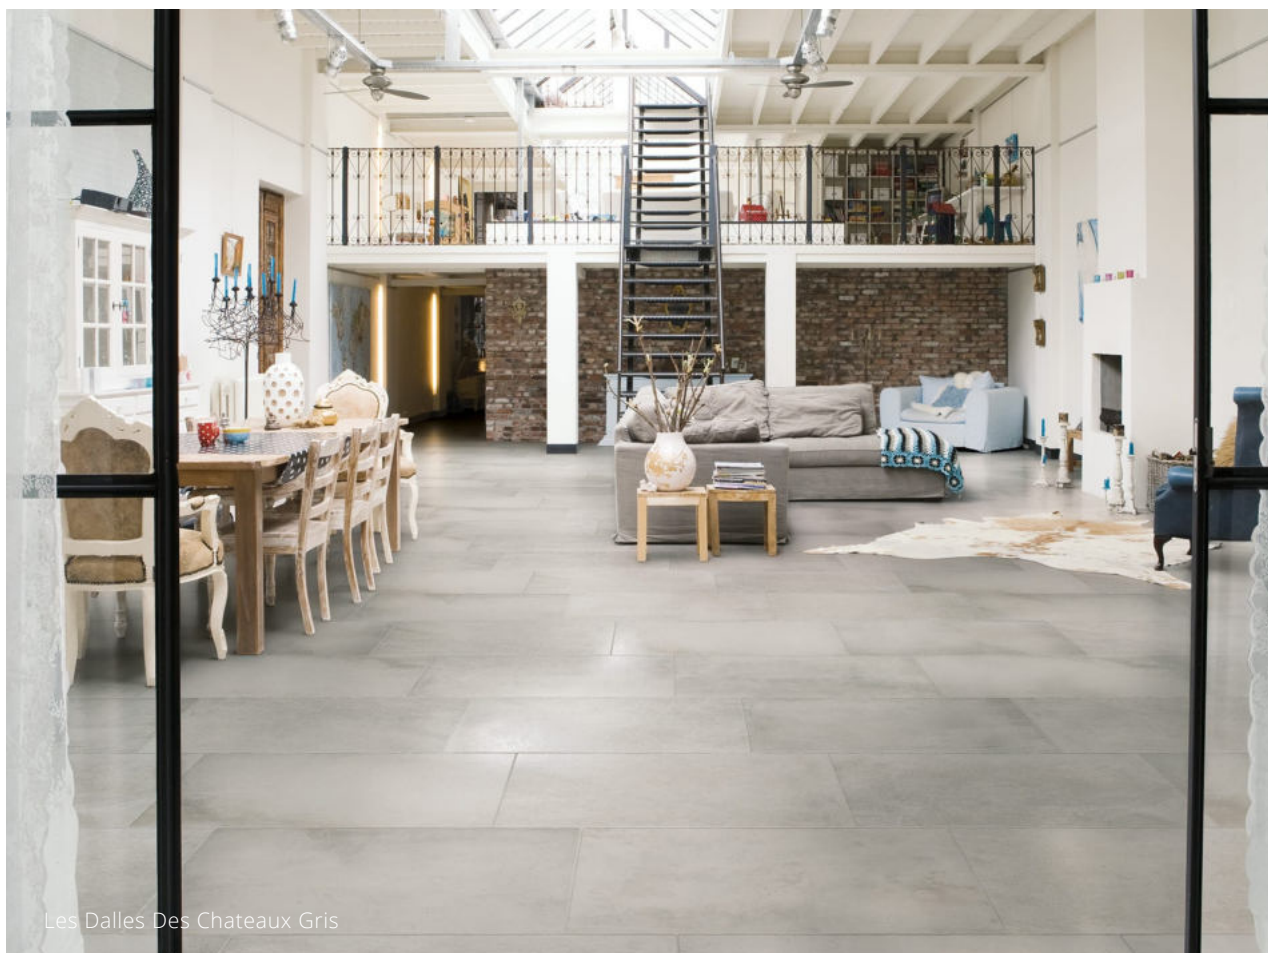

LARGE FORMAT

Les Dalles Des Chateaux

Gris