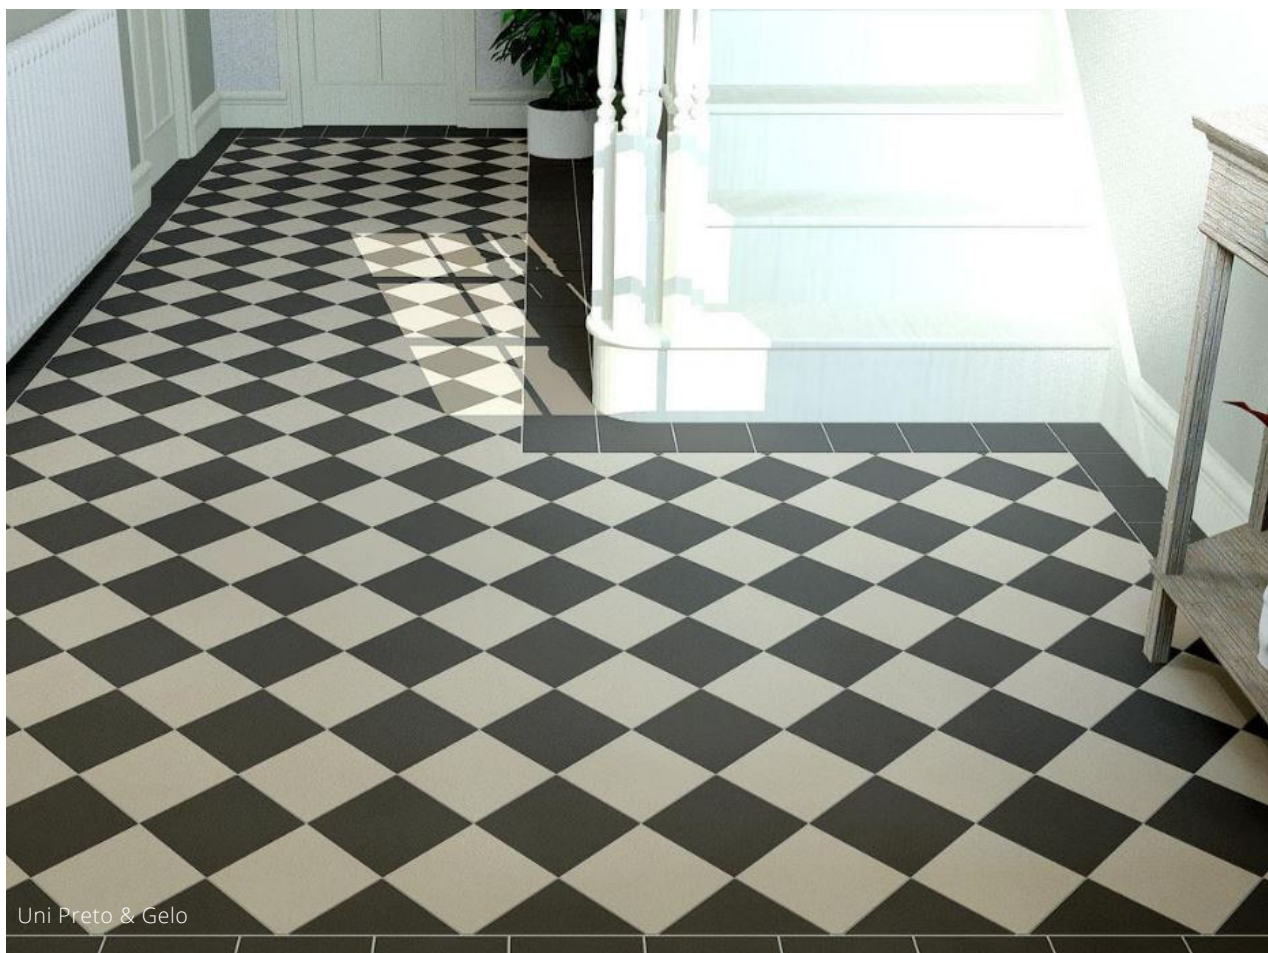

Verde

Size	230x75
Suitability	Wall
Finish	Gloss
Body	Ceramic

SMALL FORMAT

Uni

Preto

Gelo

Size 147x147

Suitability Wall & Floor